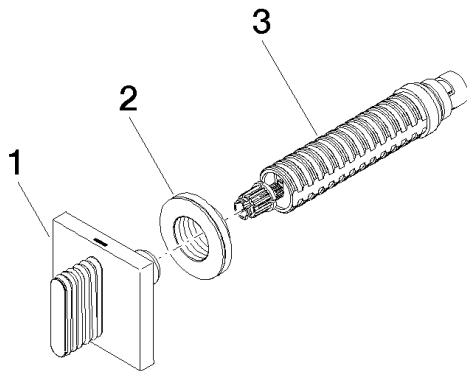

AVAILABLE

35 607 970-90 0010

Rough for volume control 1/2"

Bathtub - CL.1

Volume Control counter-clockwise closing hot 1/2" - Dark Platinum matte

Article number: 36 617 707-99

Spare parts list

Number	Item Number	Designation	Number of units
1	90 20 70 055 03-99	handle (hot)	1
2	09 21 02 108 90	disc	1
3	90 90 03 142 00 90	top	1